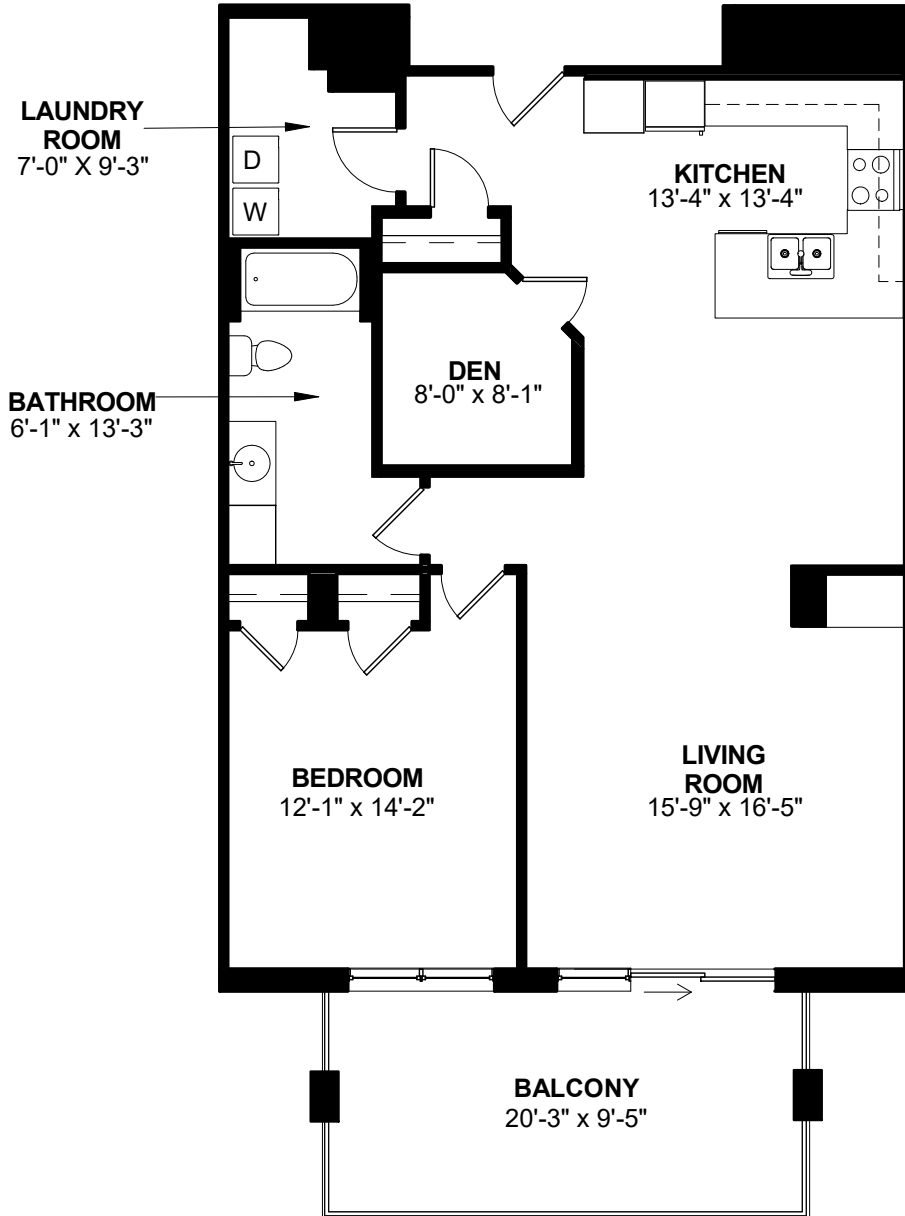

F

1 BED + DEN + 1 BATH
1232 SF TOTAL, 183 SF BALCONY
SUITES: 311, 411

(902) 414 - 7080

birchwoodonbroad@gmail.com

Please note - due to construction, suites may have minor adjustments. Furniture is not included.

LEVEL 1

LEVELS 2, 5 & 6

LEVELS 3 & 4