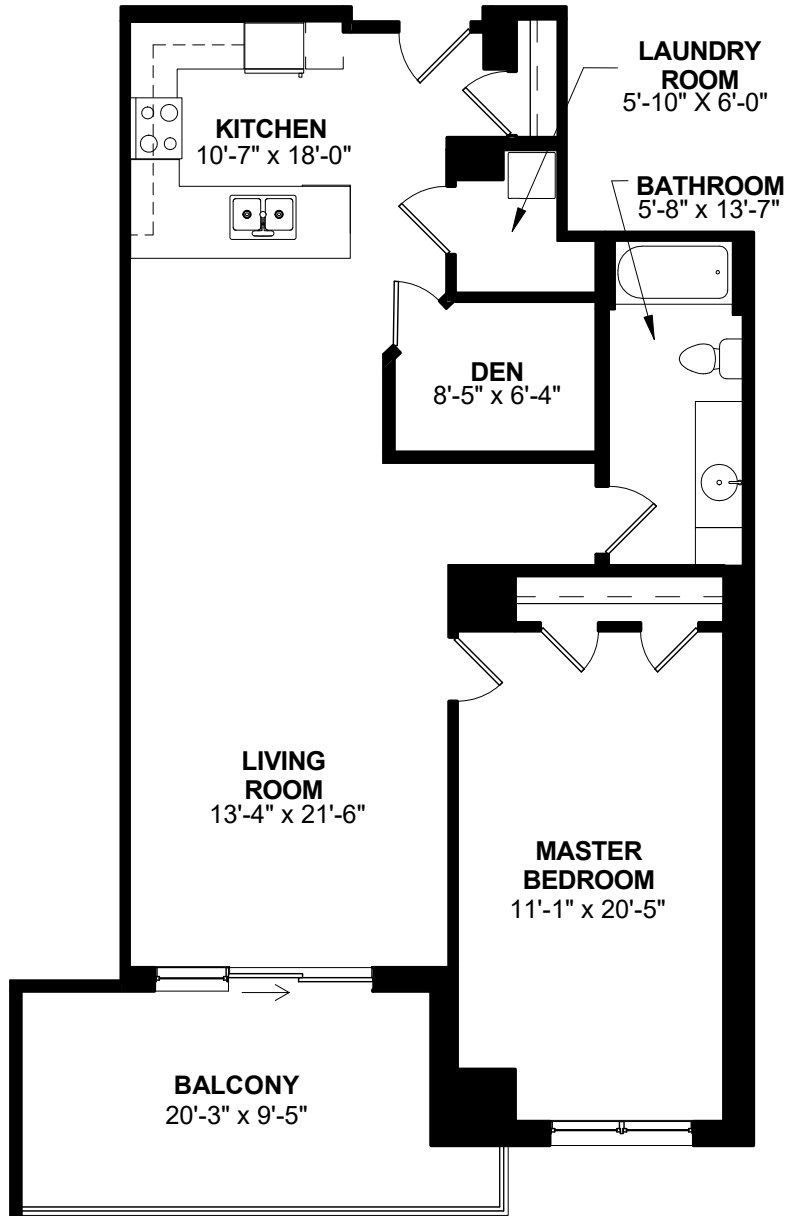

E

1 BED + DEN + 1 BATH
1146 SF TOTAL, 169 SF BALCONY
SUITES: 301, 310, 401, 410

(902) 414 - 7080

birchwoodonbroad@gmail.com

Please note - due to construction, suites may have minor adjustments. Furniture is not included.

LEVEL 1

LEVELS 2, 5 & 6

LEVELS 3 & 4