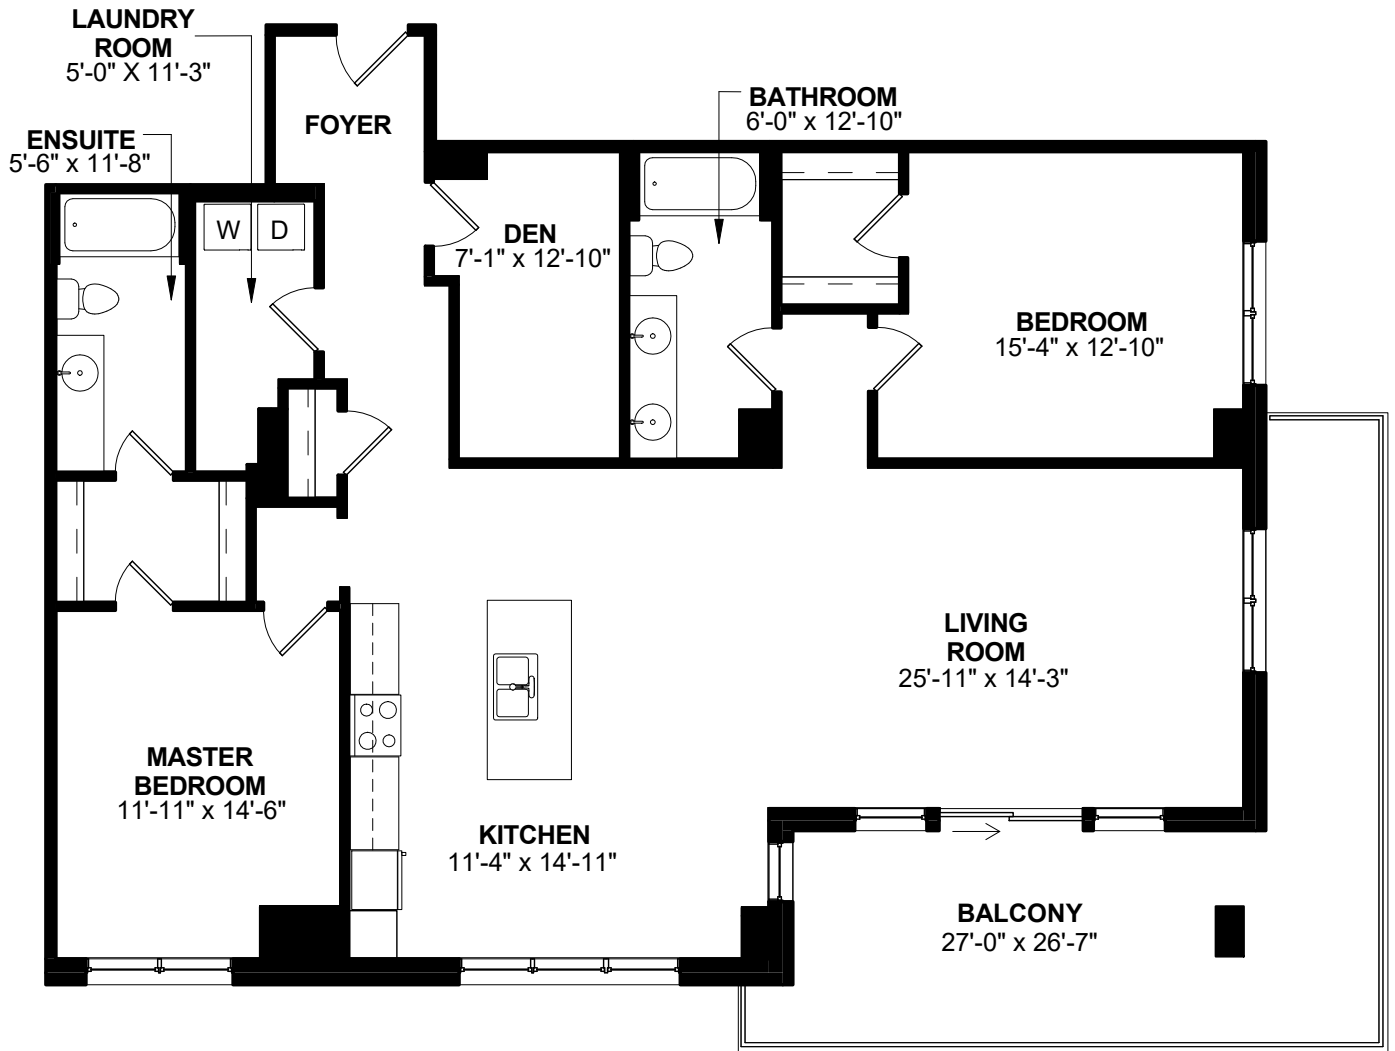

D1

2 BED + DEN + 2 BATH
1885 SF TOTAL, 326 SF BALCONY
SUITES: 102, 109

(902) 414 - 7080

birchwoodonbroad@gmail.com

Please note - due to construction, suites may have minor adjustments. Furniture is not included.

LEVEL 1

LEVELS 2, 5 & 6

LEVELS 3 & 4