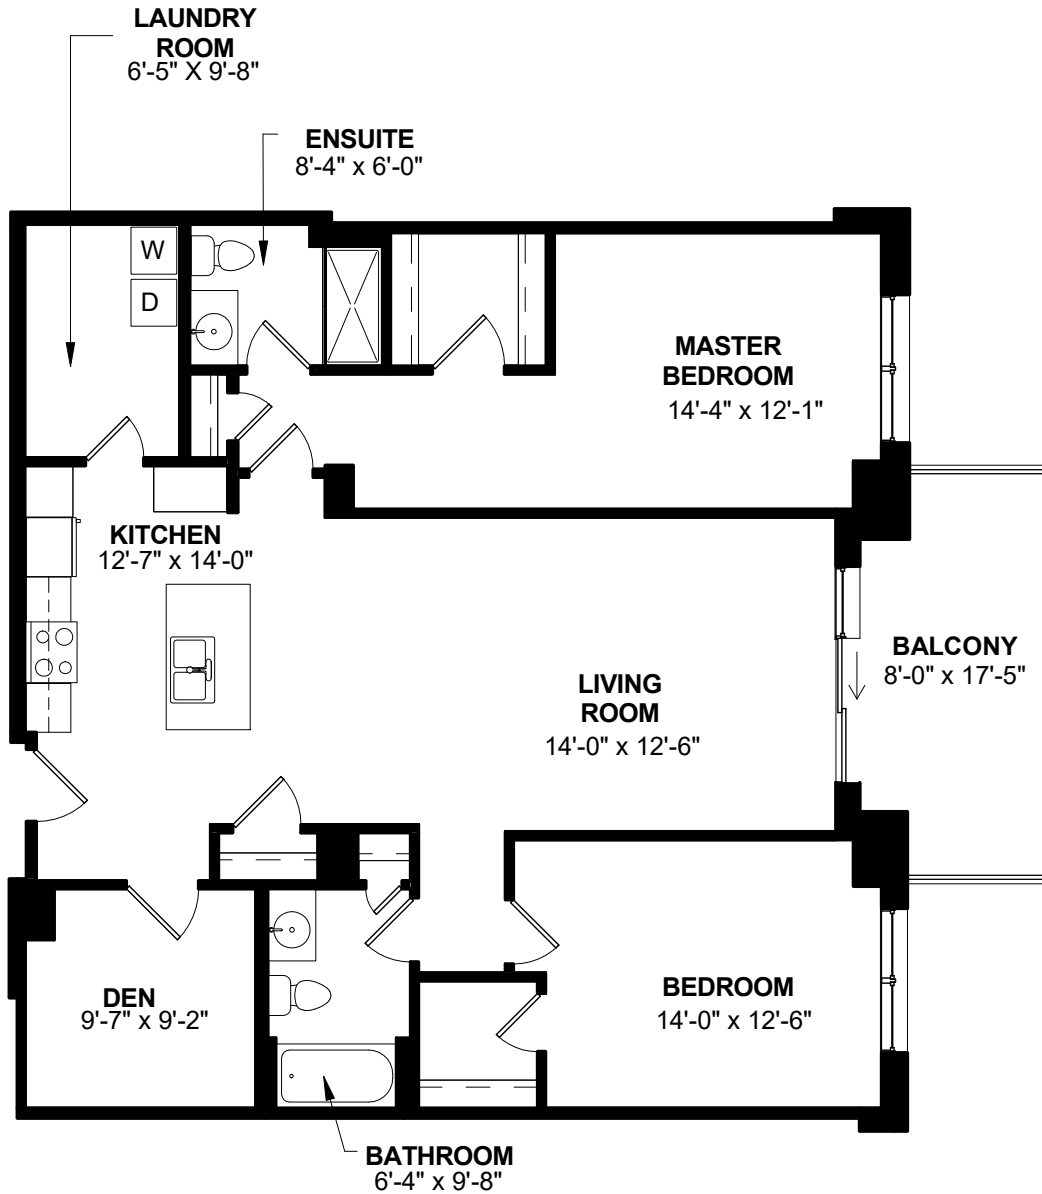

# C

2 BED + DEN + 2 BATH  
1402 SF TOTAL, 128 SF BALCONY  
SUITES: 103, 203, 303, 403, 503, 603

(902) 414 - 7080

[birchwoodonbroad@gmail.com](mailto:birchwoodonbroad@gmail.com)

Please note - due to construction, suites may have minor adjustments. Furniture is not included.

LEVEL 1

LEVELS 2, 5 & 6

LEVELS 3 & 4