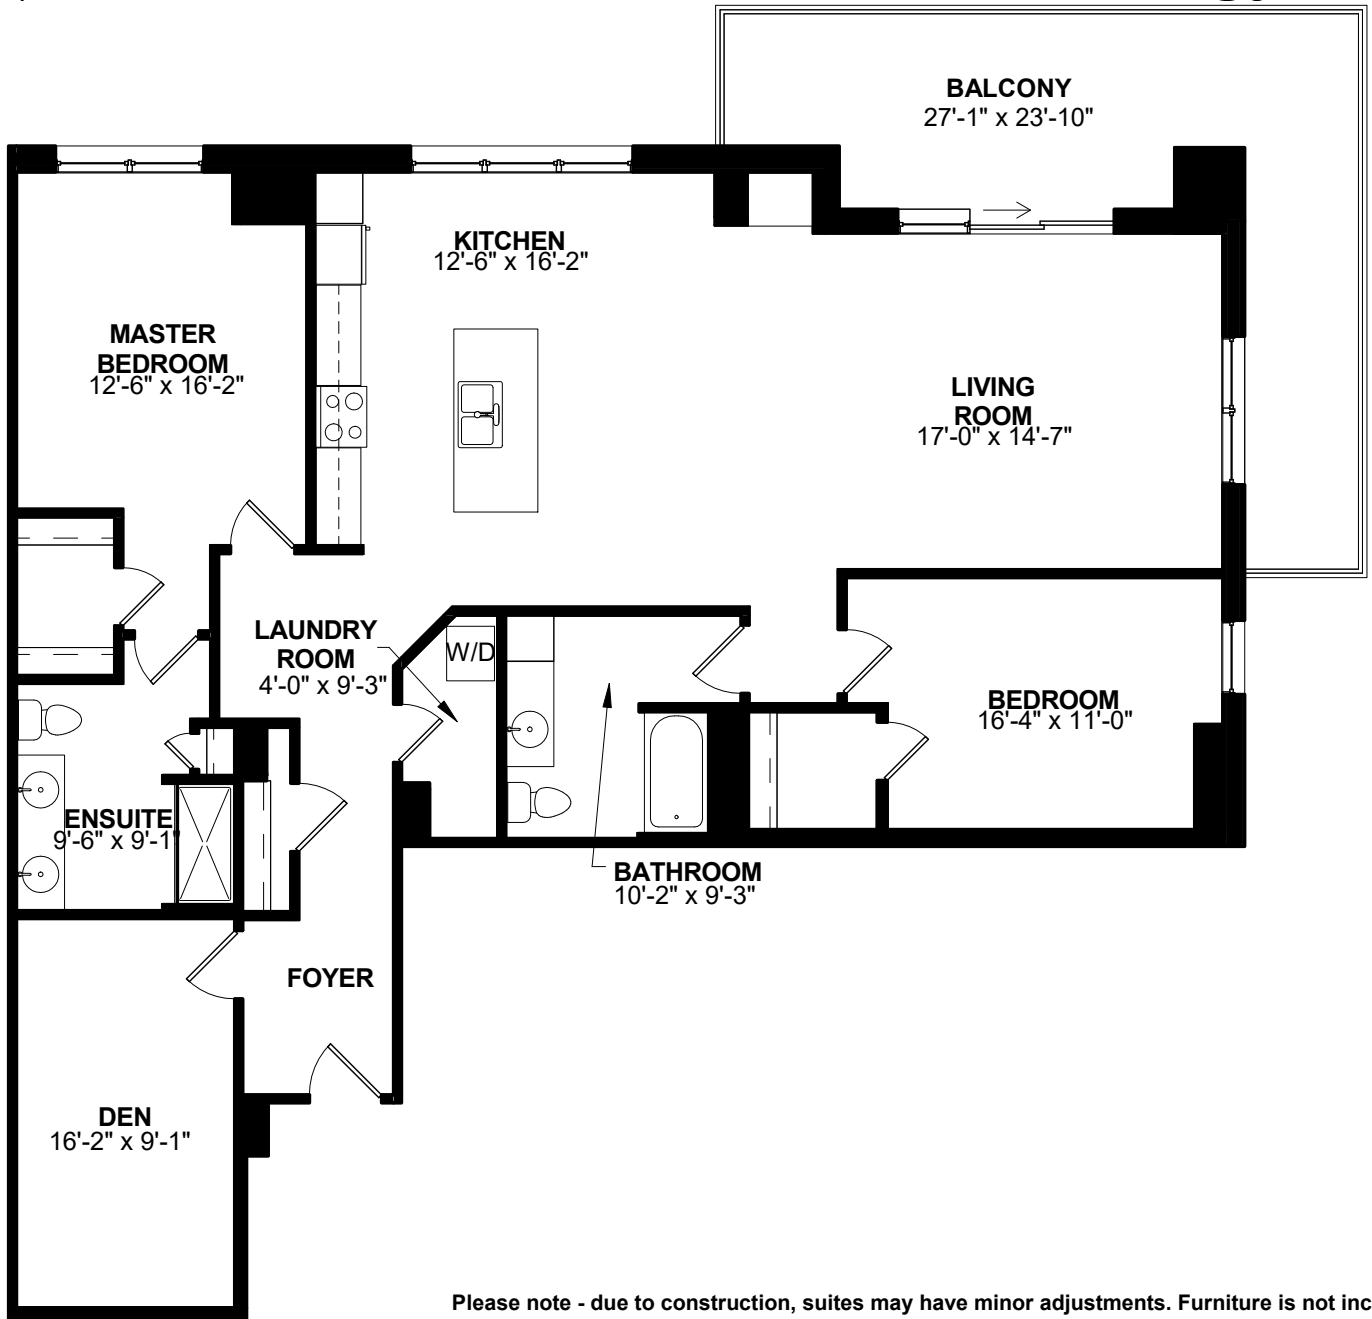

B

2 BED + DEN + 2 BATH
1859 SF TOTAL, 286 SF BALCONY
SUITES: 104, 107, 204, 207, 304, 307,
404, 407, 504, 507, 604, 607

(902) 414 - 7080

birchwoodonbroad@gmail.com

Please note - due to construction, suites may have minor adjustments. Furniture is not included.

LEVEL 1

LEVELS 2, 5 & 6

LEVELS 3 & 4